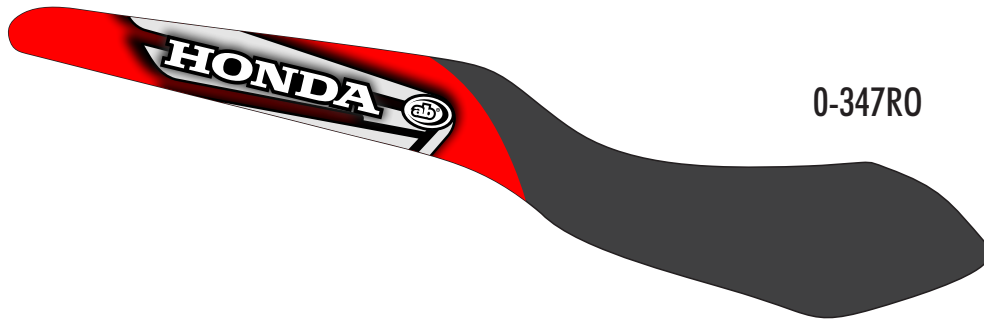

0-347R0

0-347AZ

0-347NE

HONDA

Invicta
CB 150

FUNDA

2-027AZ

2-027B0

2-027NE

HONDA

CBX 150

KIT