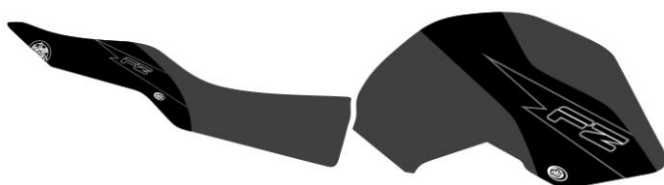

DT 175

KIT

2-061R0

2-061AZ

2-061NE

YAMAHA
FZ 16

KIT

1-302R0