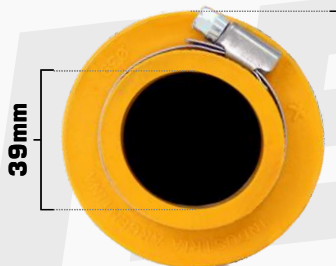

35mm

75mm

Recto Boca Ø 35mm 55 x 75

Código: XT831FA

XTREME

55mm

39mm

75mm