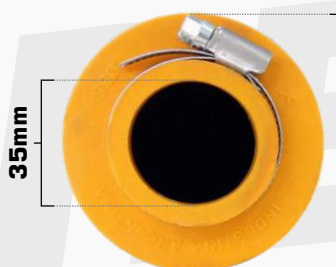

XTREME

45mm

35mm

75mm

Recto Boca Ø 35mm 45 x 75

Código: XT830FA

XTREME

55mm